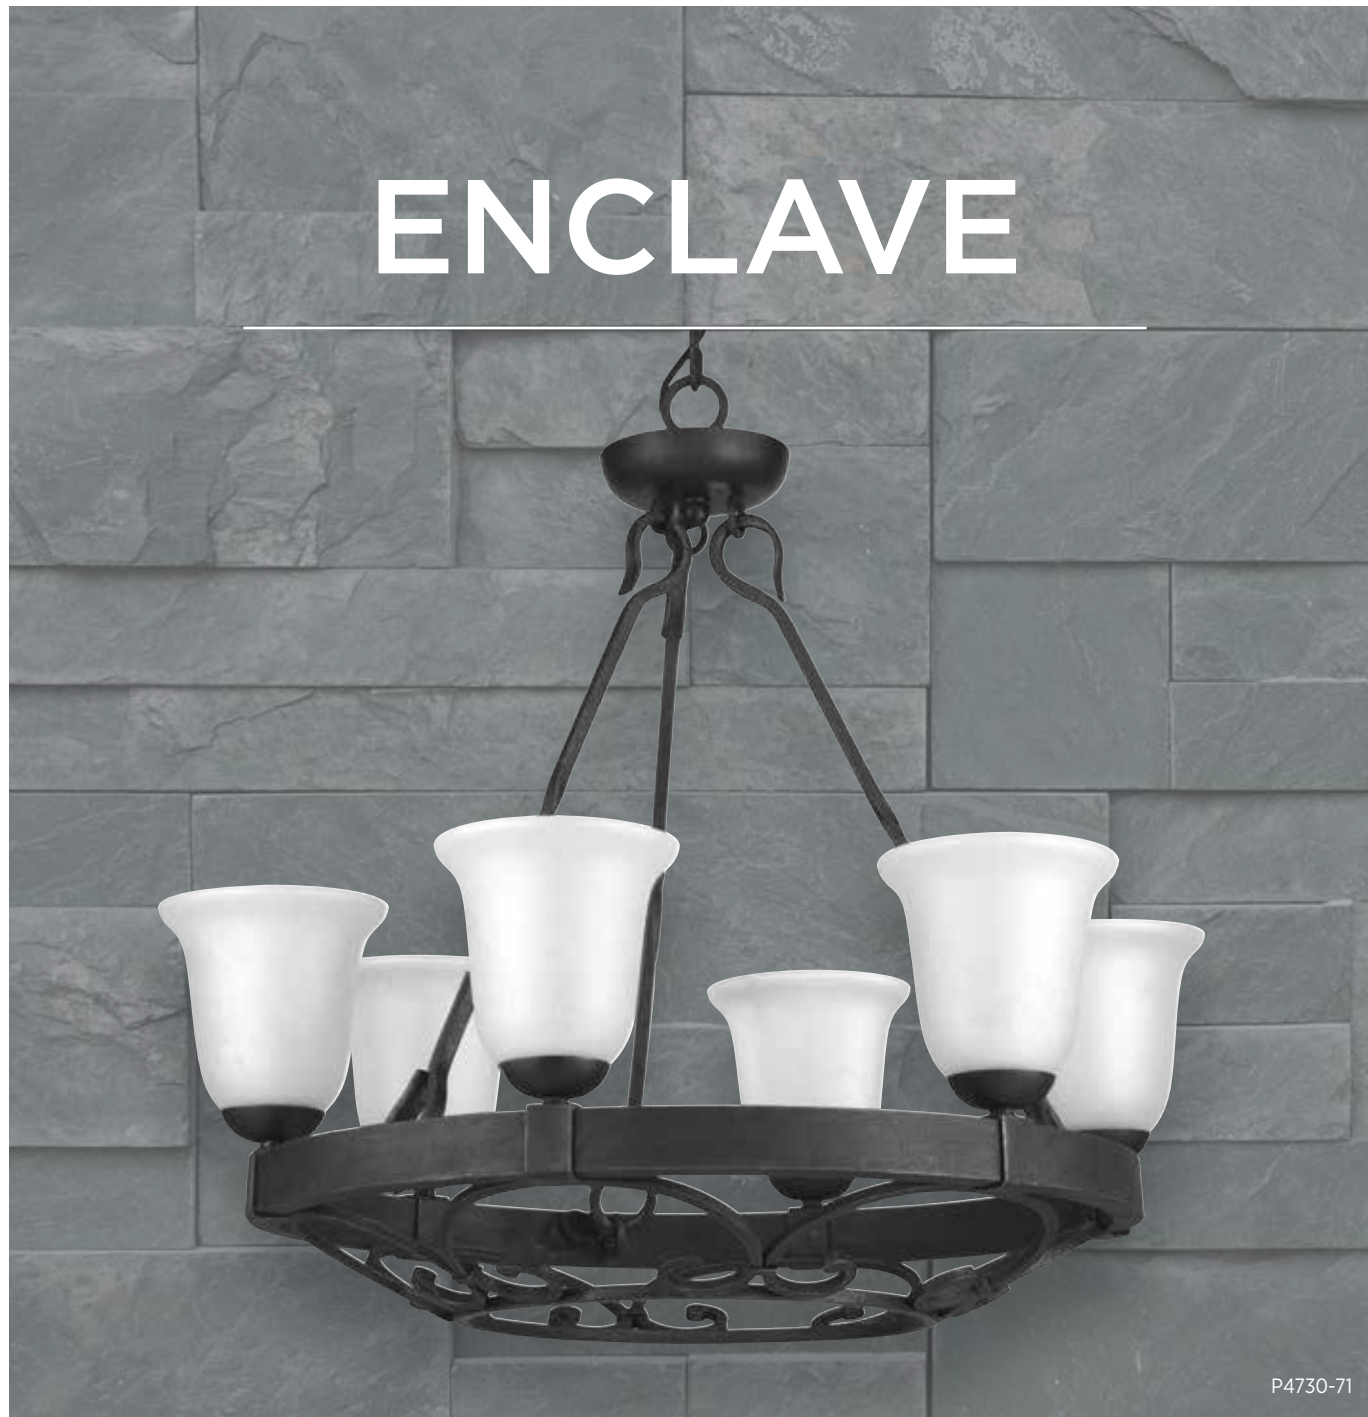

ENCLAVE

P4730-71

An authentic wrought iron frame and classic scrollwork and twist accents embrace this collection. Finished with rich, textured glass shades, these pieces are ideal in larger homes featuring upscale style preferences.

FINISH
● Gilded Iron - 71

PAIR WITH
Spicewood
Greyson

P3671-71

P4731-71

P7165-71

SEMI-FLUSH CONVERTIBLE
P3671-71 Gilded Iron
Hanging and ceiling mount hardware included.
15" dia., 13-1/4" ht.
Overall ht. w/chain 54"; wire 10'.
Three medium base lamps, each 100w max.

SIX-LIGHT CHANDELIER
P4730-71 Gilded Iron
28" dia., 26-3/8" ht.
Overall ht. w/chain 101"; wire 15'.
Six medium base lamps, each 100w max.

NINE-LIGHT CHANDELIER
P4731-71 Gilded Iron
Two-tier.
35" dia., 42" ht.
Overall ht. w/chain 164"; wire 15'.
Nine medium base lamps, each 100w max.

ONE-LIGHT WALL SCONCE
P7165-71 Gilded Iron
6" W., 16-1/2" ht.
Extends 7". H/CTR 7".
One medium base lamp, 100w max.

Shown: Bottom of chandelier

Shown: P4730-71 chandelier

ENCLAVE

THREE-LIGHT FOYER

P3691-71 Gilded Iron
16" dia., 26" ht.
Overall ht. w/chain 101"; wire 15'.
Three candelabra base lamps,
each 60w max.